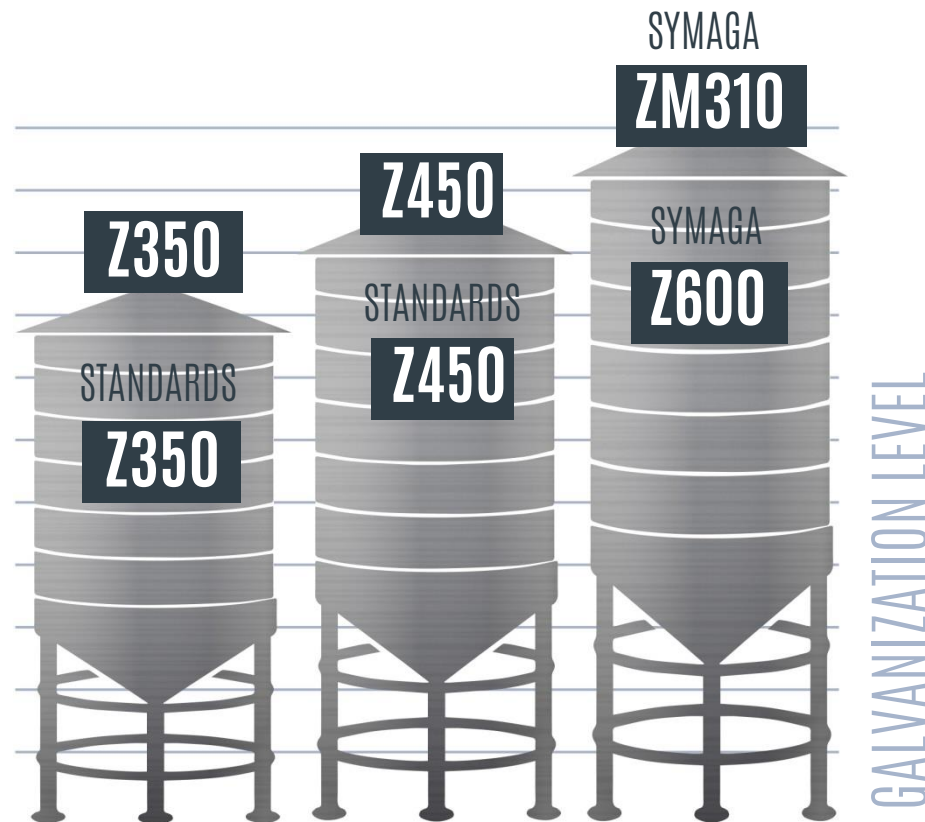

**NEW
DEVELOPMENT**

RELIABLE

YOUR PARTNER FOR STORAGE

RAW MATERIAL. GALVANIZATION: SYMAGA HIGHEST STANDARDS.

Higher galvanization for our roofs: ZM310

Symaga increases the zinc magnesium galvanization of roofs, from ZM250 to ZM310.

OPTIONAL ACCESSORIES. GRAIN CHILLER

Improve grain conservation

Improve grain preservation, avoiding fumigation.

Minimize weight loss.

Allows cooling regardless of environmental conditions.

The logo for SYMAGA SILOS, featuring a stylized blue and white circular graphic to the left of the text "SYMAGA" in a bold, sans-serif font, with "SILOS" in a smaller font below it.