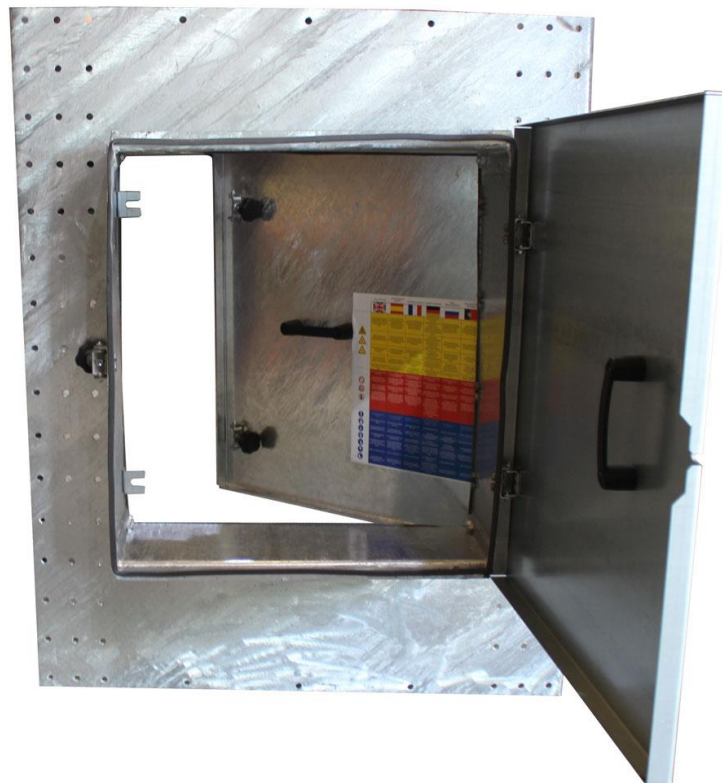

**NEW
DEVELOPMENT**

RELIABLE

YOUR PARTNER FOR STORAGE

RAW MATERIAL. GALVANIZATION: SYMAGA HIGHEST STANDARDS.

Higher galvanization for our roofs: ZM310

Symaga increases the zinc magnesium galvanization of roofs, from ZM250 to ZM310.

OPTIONAL ACCESSORIES. GRAIN CHILLER

Improve grain conservation

Improve grain preservation, avoiding fumigation.

Minimize weight loss.

Allows cooling regardless of environmental conditions.

The logo for SYMAGA SILOS, featuring a stylized blue and white circular graphic to the left of the text "SYMAGA" in a bold, sans-serif font, with "SILOS" in a smaller font below it.

ACCESSORIES. ACCESS DOOR

New door-lock system for higher tightness

Access door with improved opening system and greater tightness

New door lock system with 3 pressure screws

Foam to improve silo tightness

Easy to assemble. Pre-installed door to avoiding extra works during erection.

 **SYMAGA**
SILOS