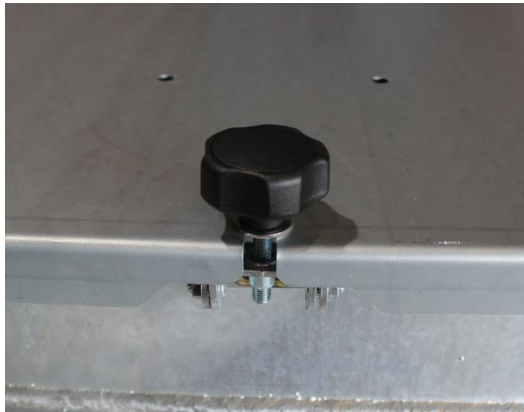

OPTIONAL ACCESSORIES. GRAIN CHILLER

Improve grain conservation

Improve grain preservation, avoiding fumigation.

Minimize weight loss.

Allows cooling regardless of environmental conditions.

The logo for SYMAGA SILOS, featuring a stylized blue and white circular graphic to the left of the text "SYMAGA" in a bold, sans-serif font, with "SILOS" in a smaller font below it.

ACCESSORIES. ACCESS DOOR

New door-lock system for higher tightness

Access door with improved opening system and greater tightness

New door lock system with 3 pressure screws

Foam to improve silo tightness

Easy to assemble. Pre-installed door to avoiding extra works during erection.

 **SYMAGA**
SILOS