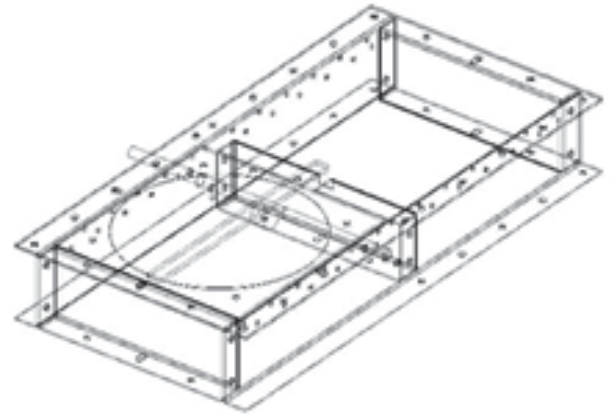

SLIDE GATE  
FOR HOPPER  
SILOS OUTLET

HOPPER

FILE 5.50  
VERSION 1  
COD.  
14/10/2019

## TYPES

DEPENDING ON THE SIZE:

1 400x400  
· Slide gate for silos

2 250x250  
· Side discharge gate

DEPENDING ON ITS ACTIVATION:

1 Manual  
· Slide gate manually activated.

2 Electric  
· An electric motor activates the gate, with 2 detectors

3 Pneumatic  
· For opening and closing, pneumatic piston is used.

4 Double  
· Consists of a manual slide gate and an electric slide gate in the same ensemble.